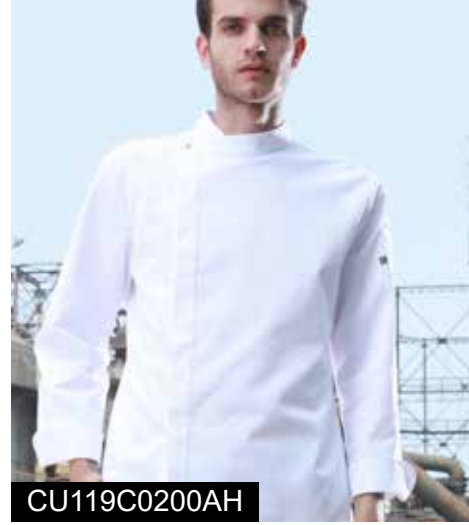

CU168D0100E
CU168D0200E

M-3XL

Item NO.: Black CU168D0100E

White CU168D0200E

Size: M-3XL