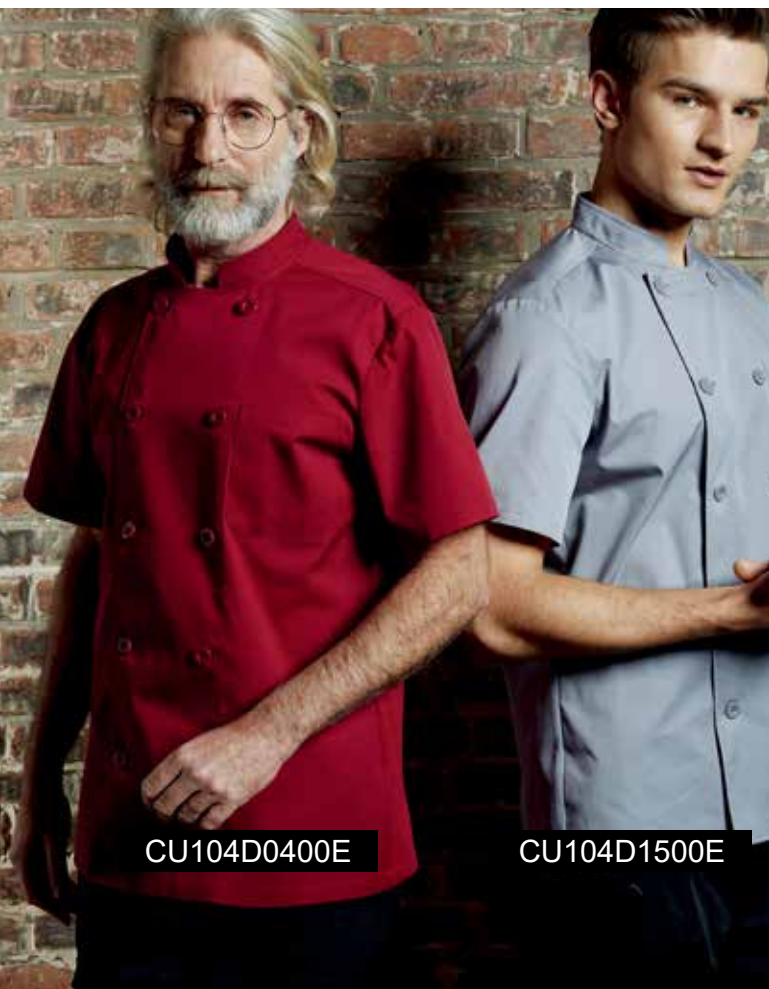

CU120C0259A

CU120C0459A