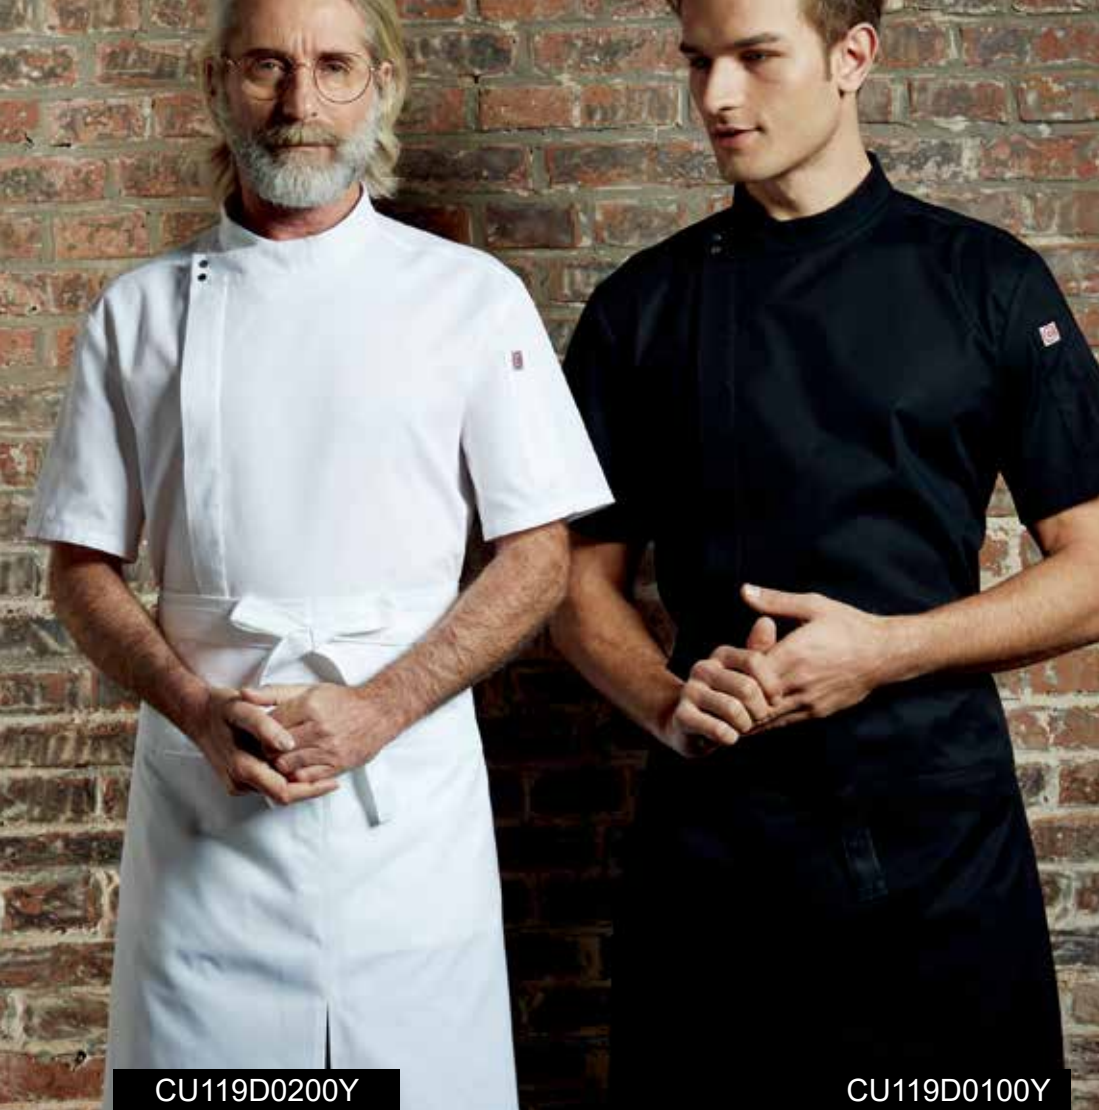

CU168D0100E
CU168D0200E

M-3XL

Item NO.: Black CU168D0100E

White CU168D0200E

Size: M-3XL