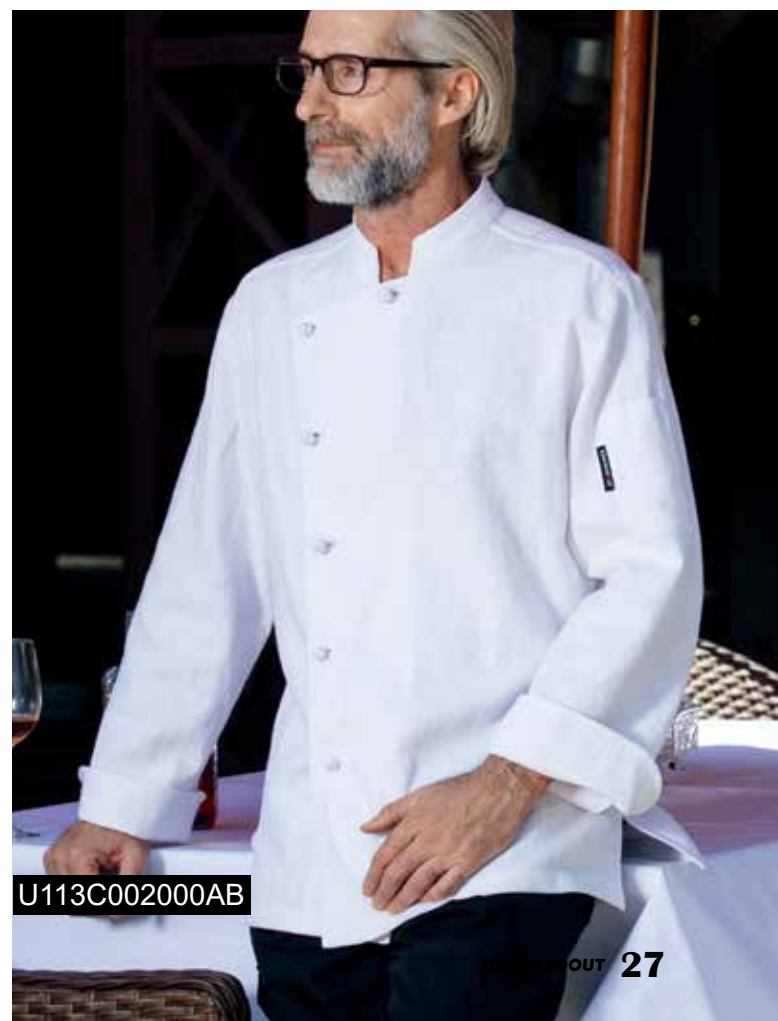

U113C002000AB