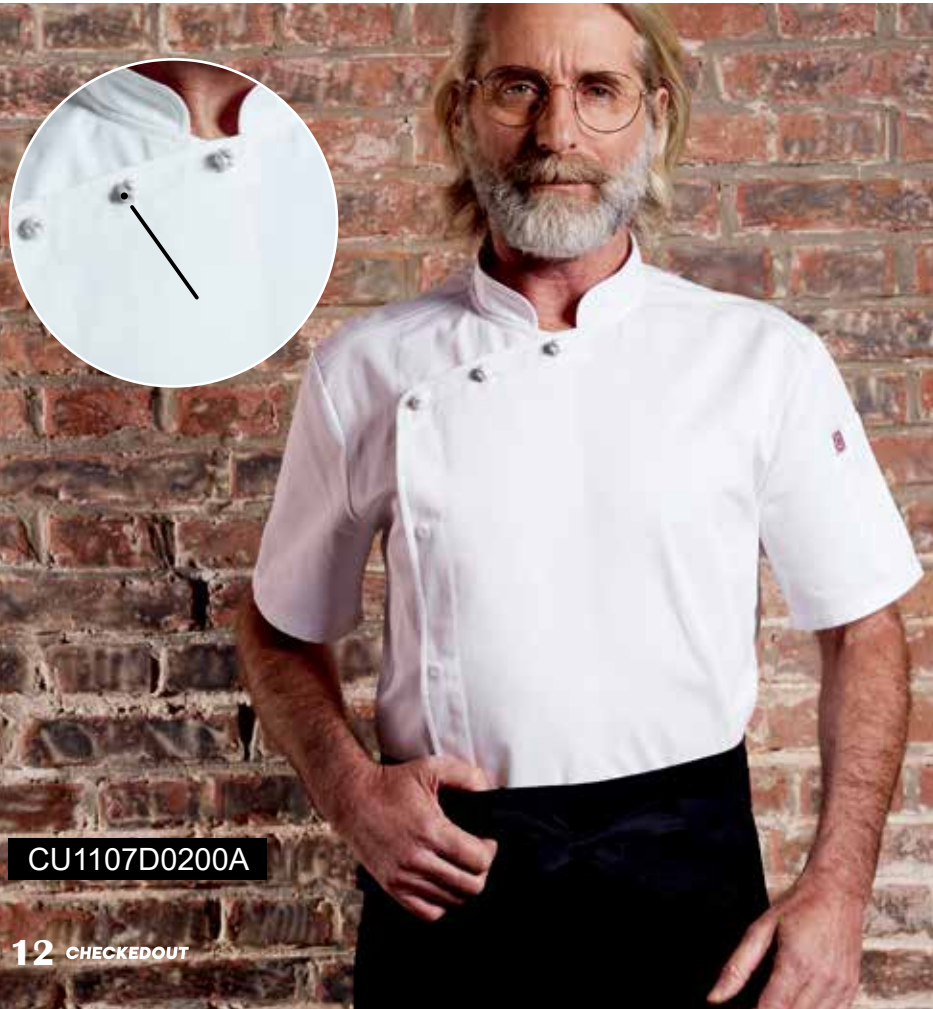

CU1107D0100A

CU1107D0200A