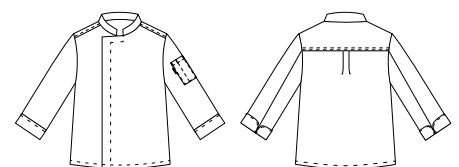

CU155D5900A

CU155C0200A

CU155C5900A

CU155C0100A

CU155C0100A
 CU155C0200A
 CU155C5900A
 S M L XL 2XL 3XL

Hidden placket long sleeves chef uniform

Fabric: Polyester/Cotton
 Item NO.: Black CU155C0100A
 White CU155C0200A
 Dark gray CU155C5900A
 Size: S M L XL 2XL 3XL