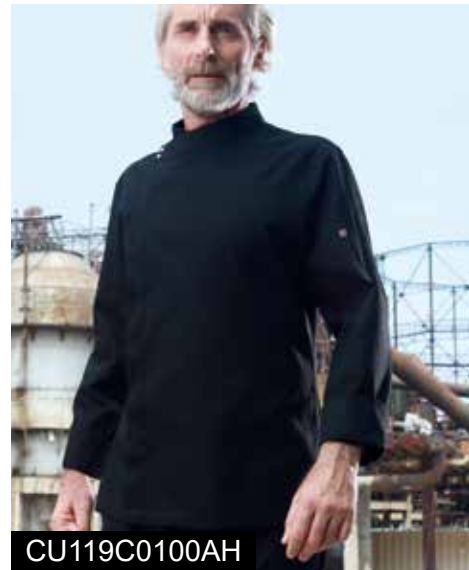

CU168D0100E
CU168D0200E

M-3XL

Item NO.: Black CU168D0100E

White CU168D0200E

Size: M-3XL