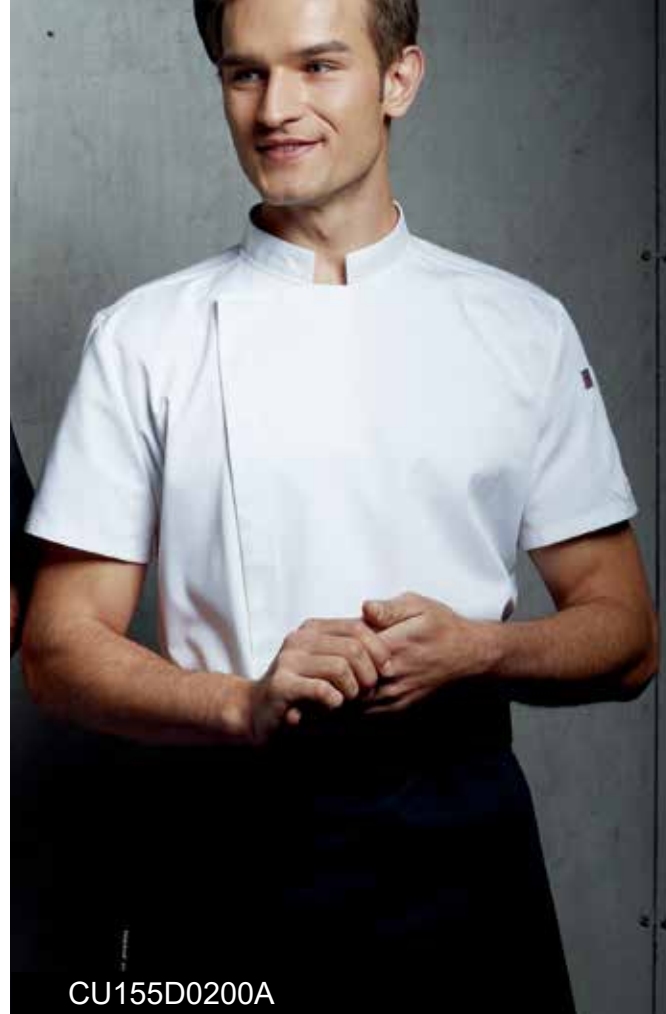

CU158Z1500E

CHEF JACKET

CU155D0200A
CU155D0100A
CU155D5900A

S-3XL

Item NO.: White CU155D0200A
Black CU155D0100A

Dark gray CU155D5900A Size:
S-3XL

CU155D0100A

CU155D0200A