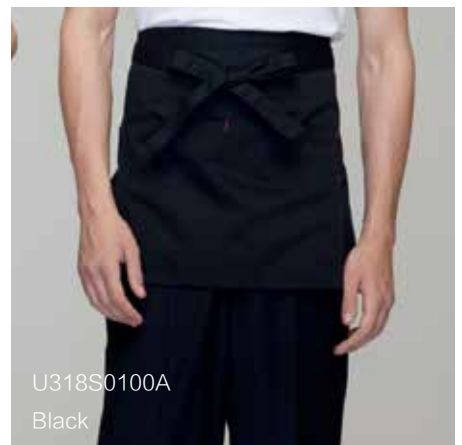

APRON

U301S0500A
Deep gray

U301S0400A
Wine red

White
U301S0200A

U301S0100A
Black

U301S1100A
Dark coffee

U301S0100A
Black

PANTS