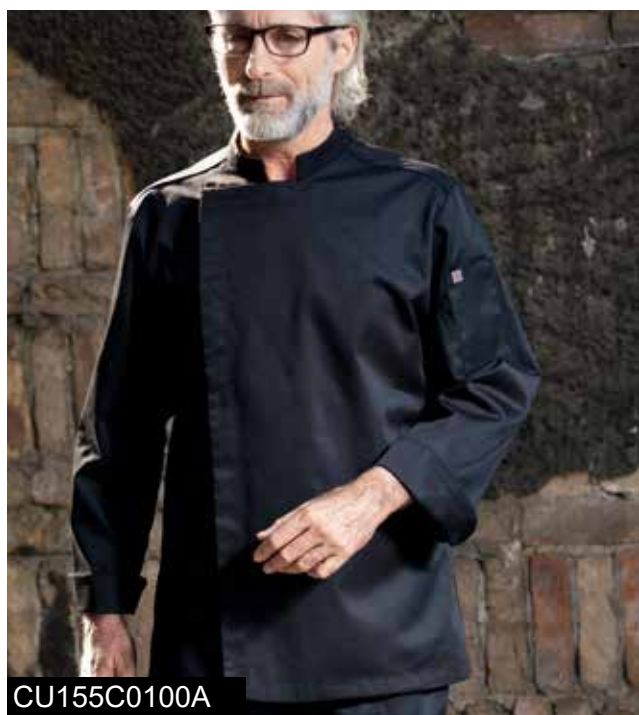

CU155D5900A

CU155C0200A

CU155C5900A

CU155C0100A

CU155C0100A
 CU155C0200A
 CU155C5900A
 S M L XL 2XL 3XL

Hidden placket long sleeves chef uniform

Fabric: Polyester/Cotton
 Item NO.: Black CU155C0100A
 White CU155C0200A
 Dark gray CU155C5900A
 Size: S M L XL 2XL 3XL