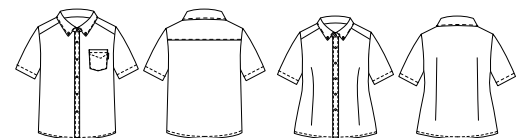

CM (CW) 197D
CM (CW) 197C

CW197D4100T2 (CW197C4100T2)
CM197D4100T2 (CM197C4100T2)

Chambray waiter & waitress shirt
CM (CW) 197D CM (CW) 197C

Fabric: Polyester Cotton
Color: Dark gray blue
Size: Women S-XL Men M-2XL

1 Women CW197D4100T2 (CW197C4100T2)
2 Men CM197D4100T2 (CM197C4100T2)