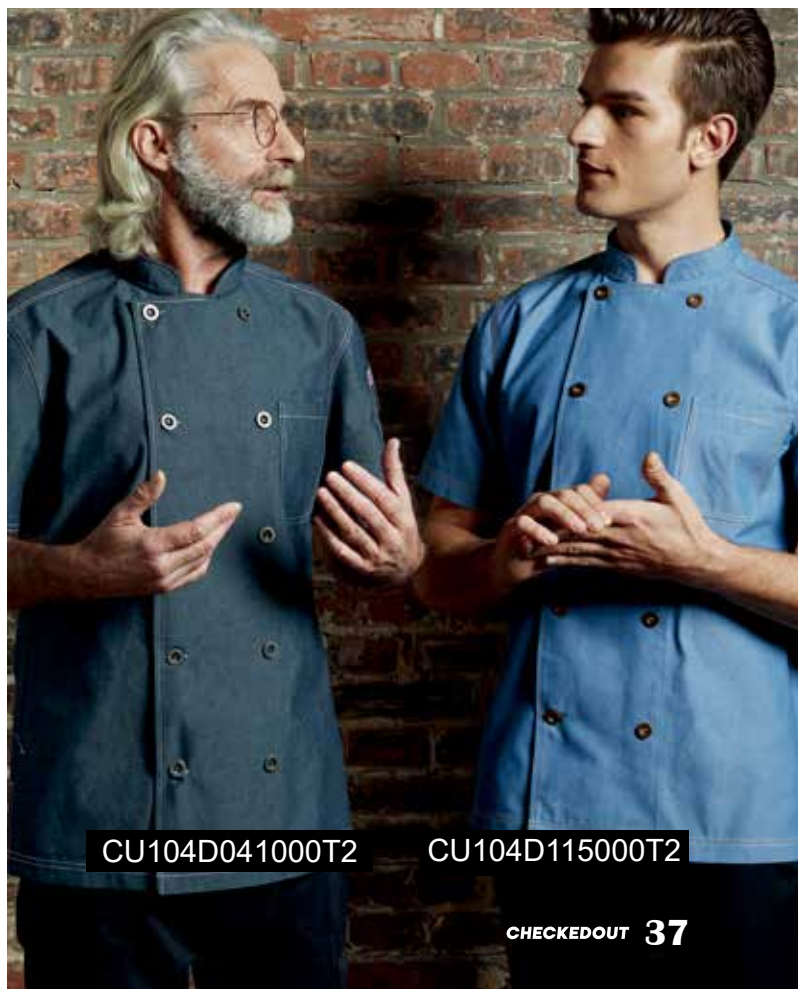

CU120C0159A